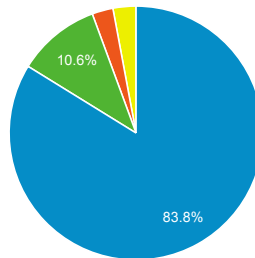

How many unique laptop/desktop v...

491
% of Total: 38.45% (1,277)

In which countries/territories do yo...

Country	Users	Bounce Rate
United States	1,267	61.57%
United Kingdom	3	100.00%
Belgium	2	100.00%
Sweden	2	50.00%
China	1	100.00%

Language preference settings of yo...

Language	Users	Bounce Rate
en-us	1,271	61.61%
en	2	100.00%
es-xl	2	75.00%
en-gb	1	100.00%
zh-cn	1	100.00%

In which cities do your visitors live? ...

City	Users	Bounce Rate
Chicago	138	97.84%
Washington	117	60.59%
(not set)	79	57.76%
New York	63	61.29%
Philadelphia	58	57.30%

Brands of your visitors' mobile/tablet devices - To...

Apple Samsung Google Other

Your visitors' screen resolutions - T...

Screen Resolution	Users	Bounce Rate
414x896	187	59.17%
375x812	171	61.48%
375x667	159	67.50%
1024x768	152	99.34%
1920x1080	88	44.72%
414x736	77	72.39%
1366x768	38	45.93%
1440x900	35	38.71%
320x568	34	70.00%
360x740	29	42.86%